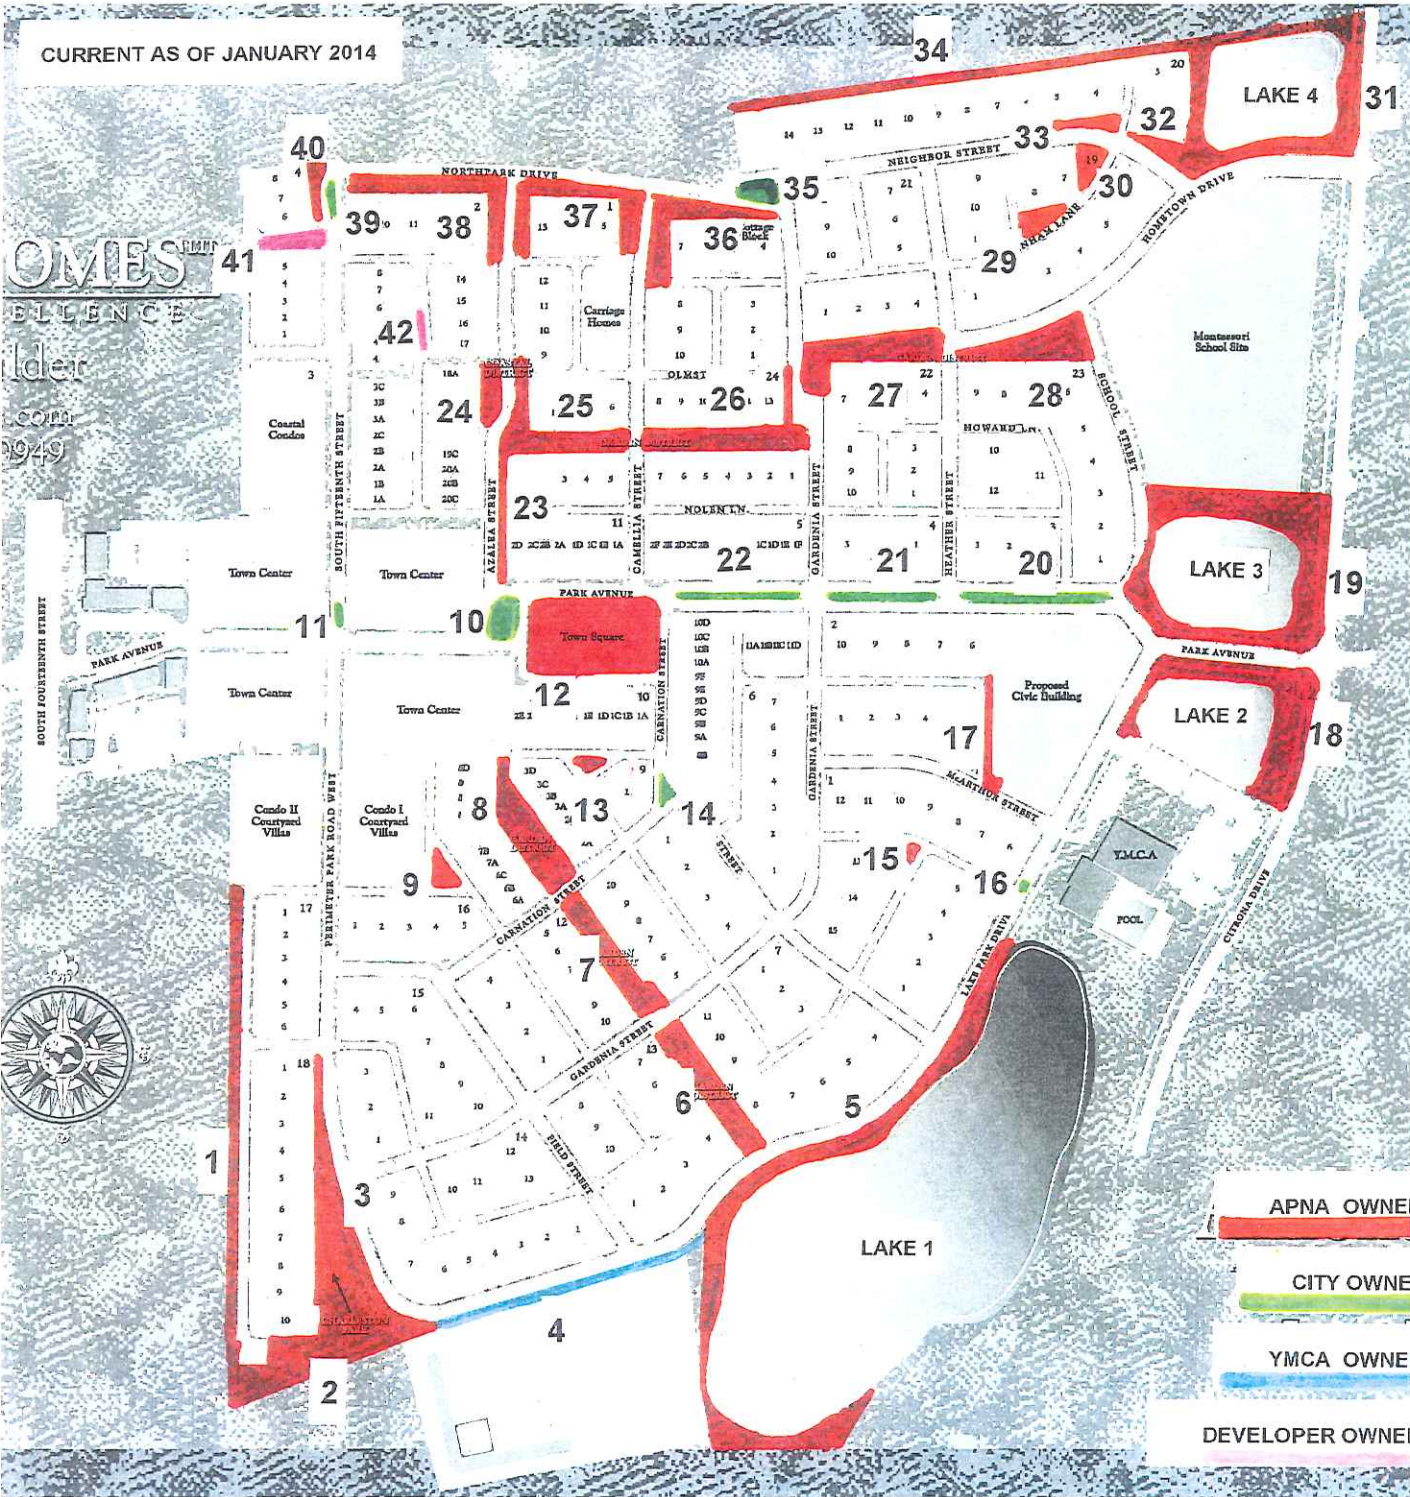

CURRENT AS OF JANUARY 2014

OMIES
ELLECE
lder
COPI
949

- APNA OWNEI
- CITY OWNEI
- YMCA OWNEI
- DEVELOPER OWNEI